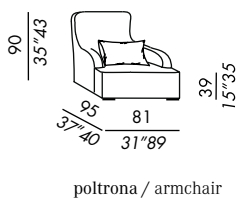

SKIN

- butaca - bergère - pouf desenfundables
- fijas para versión en piel
- base de madera teñida black
- riñonera en pluma soportada

poltrona / armchair