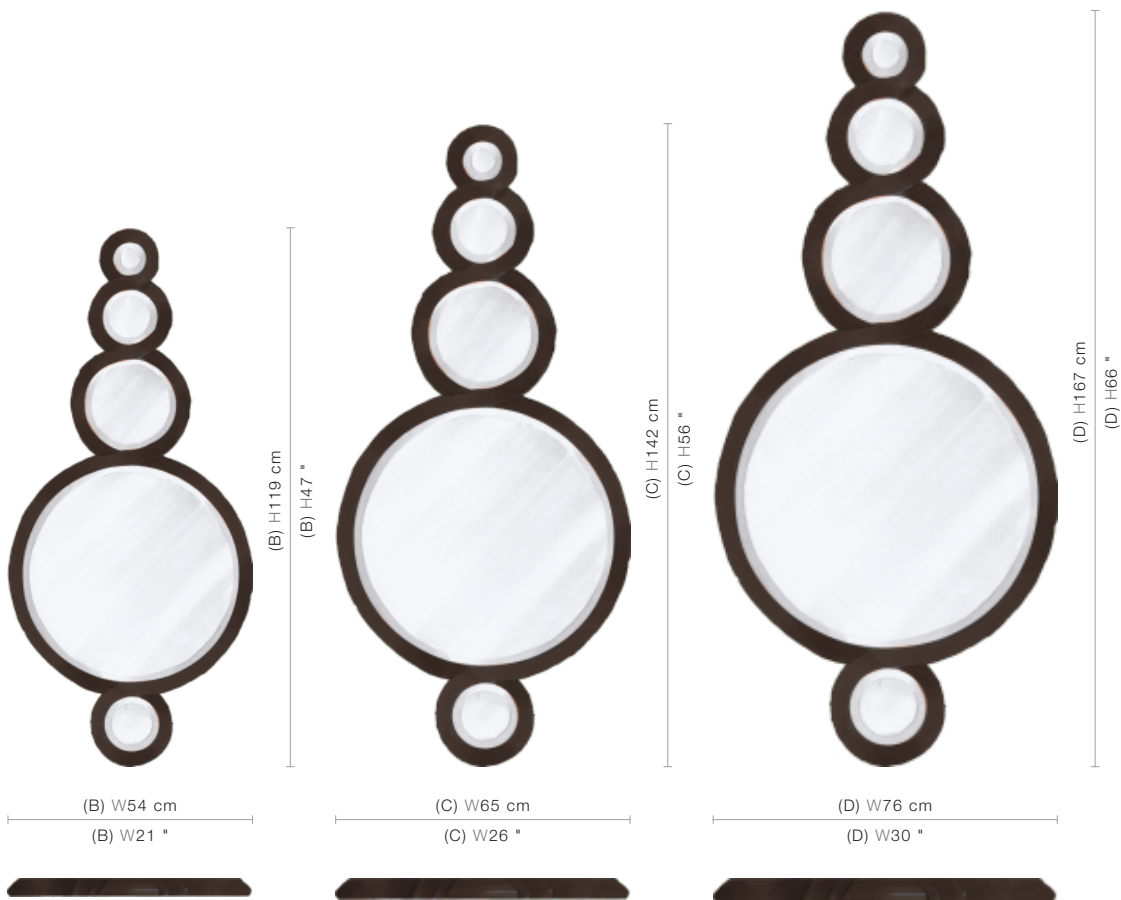

50-2887

Tondi (50-2887)

A wonderful variation of a classic Christopher Guy design, this mirror frame is created with a double figure-eight accented by an extra small circle, masterfully crafted from solid hardwood.

FINISHING OPTIONS

Black Lacquer
White Lacquer
Valentino Red
21st C. Gold
Natural Tabac
Others...

GLASS

Bevel

SIZE CHART

50-2887 B

50-2887 C

50-2887 D

SIZE

Size B	W54 x H119 cm / W21 x H47 inches
Size C	W65 x H142 cm / W26 x H56 inches
Size D	W76 x H167 cm / W30 x H66 inches

BLUEPRINTS

PACKAGING, WEIGHTS & MEASURES

SIZE	DIMENSION	VOLUME	WEIGHT	PACKAGE TYPE	NOTES
	(cm)				
B	W136 x D30 x H83 cm	0.34 m ³	21 kg	Crate	AIRFREIGHT
B	W132 x D13 x H69 cm	0.12 m ³	9 kg	Box	FCL
B	W136 x D19 x H73 cm	0.19 m ³	19 kg	Crate	LCL
B	W136 x D19 x H73 cm	0.19 m ³	18 kg	Crate	SA
C	W165 x D30 x H96 cm	0.48 m ³	25 kg	Crate	AIRFREIGHT
C	W160 x D13 x H81 cm	0.17 m ³	11 kg	Box	FCL
C	W165 x D19 x H86 cm	0.27 m ³	22 kg	Crate	LCL
C	W165 x D19 x H86 cm	0.27 m ³	22 kg	Crate	SA
D	W186 x D30 x H106 cm	0.59 m ³	34 kg	Crate	AIRFREIGHT
D	W181 x D13 x H91 cm	0.21 m ³	17 kg	Box	FCL
D	W186 x D19 x H96 cm	0.34 m ³	30 kg	Crate	LCL
D	W186 x D19 x H96 cm	0.34 m ³	30 kg	Crate	SA
	(inches)				
B	W54 x D12 x H33 "	12 ft ³	46.2 lbs	Crate	AIRFREIGHT
B	W52 x D5 x H27 "	4.24 ft ³	19.8 lbs	Box	FCL
B	W54 x D7 x H29 "	6.71 ft ³	41.8 lbs	Crate	LCL
B	W54 x D7 x H29 "	6.71 ft ³	39.6 lbs	Crate	SA
C	W65 x D12 x H38 "	16.94 ft ³	55 lbs	Crate	AIRFREIGHT
C	W63 x D5 x H32 "	6 ft ³	24.2 lbs	Box	FCL
C	W65 x D7 x H34 "	9.53 ft ³	48.4 lbs	Crate	LCL
C	W65 x D7 x H34 "	9.53 ft ³	48.4 lbs	Crate	SA
D	W73 x D12 x H42 "	20.83 ft ³	74.8 lbs	Crate	AIRFREIGHT
D	W71 x D5 x H36 "	7.41 ft ³	37.4 lbs	Box	FCL
D	W73 x D7 x H38 "	12 ft ³	66 lbs	Crate	LCL
D	W73 x D7 x H38 "	12 ft ³	66 lbs	Crate	SA