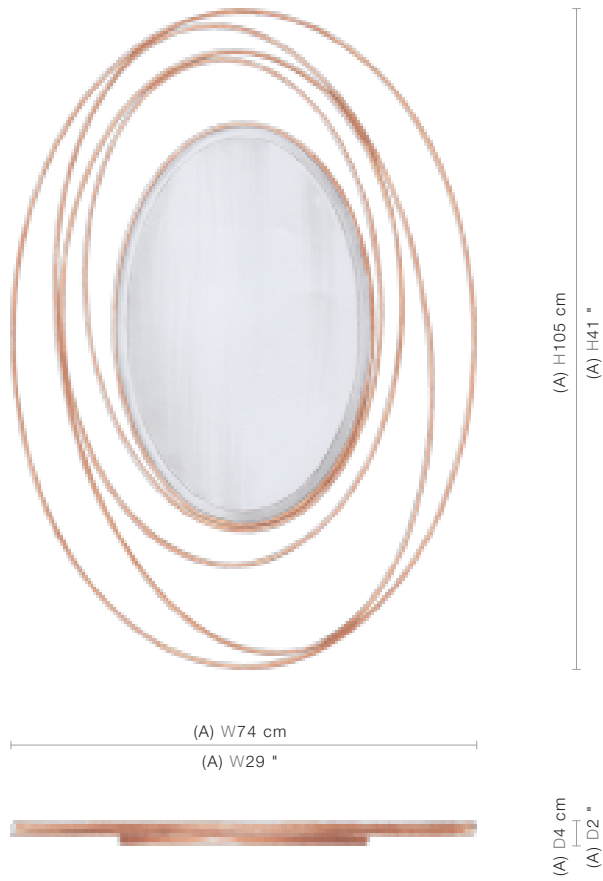

50-3072

Viola (50-3072)

With an oval pane encircled by swirls of fine hand crafted metal piping, this is a mirror frame to bring contemporary flair to any style of interior.

FINISHING OPTIONS

21st C. Gold
White Lacquer

GLASS

Bevel

SIZE

Size A W74 x D4 x H105 cm / W29 x D2 x H41 inches

BLUEPRINTS

PACKAGING, WEIGHTS & MEASURES

Please contact our Customer Service for more information.

*Please note, the finishing and fabric colour references printed are purely indicative.
The blueprints are for representation only, and not to a particular scale.*