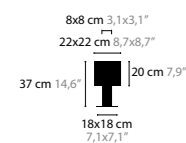

WALTZ OF VIENNA

WALTZ OF VIENNA IS A REGISTERED DESIGN BY COEN MUNSTERS 2016

13340 / 13341 T1 S