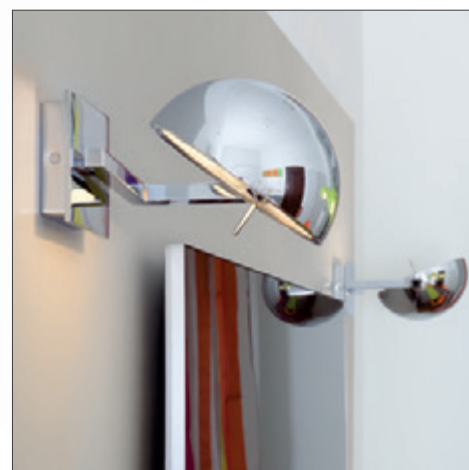

MEMORY STUDIO / NIGHT

Design Villa Tosca 2005

MEMORY STUDIO e MEMORY NIGHT nascono come omaggio al designer francese Jacques Adnet e ne declinano il progetto - rieditato da Lumen Center Italia e chiamato MJA - in una versione da tavolo più alta con snodi sia nello stelo che nella calotta, e nella versione applique. Attacco universale E14.

MEMORY STUDIO and MEMORY NIGHT were born as a tribute to the French designer Jacques Adnet and decline his project - reissued by Lumen Center Italia and called MJA - in a wall and table version which is higher and which has junctions both in the stem and in the shell. They are supplied with universal E14 socket.

「メモリー・スตูディオ」と「メモリー・ナイト」は、フランス人デザイナー:ジャック・アドゥネに敬意を表して生まれた作品。ルーメンセンターによって「MJA (エムジェイエー)」として再版された作品のバリエーションです。ウォールタイプのバージョンはE14の金口が取り付けられています。

MEMORY STUDIO

Finishes

● 150 Chrome

Cable

MEMORY STUDIO

Transparent