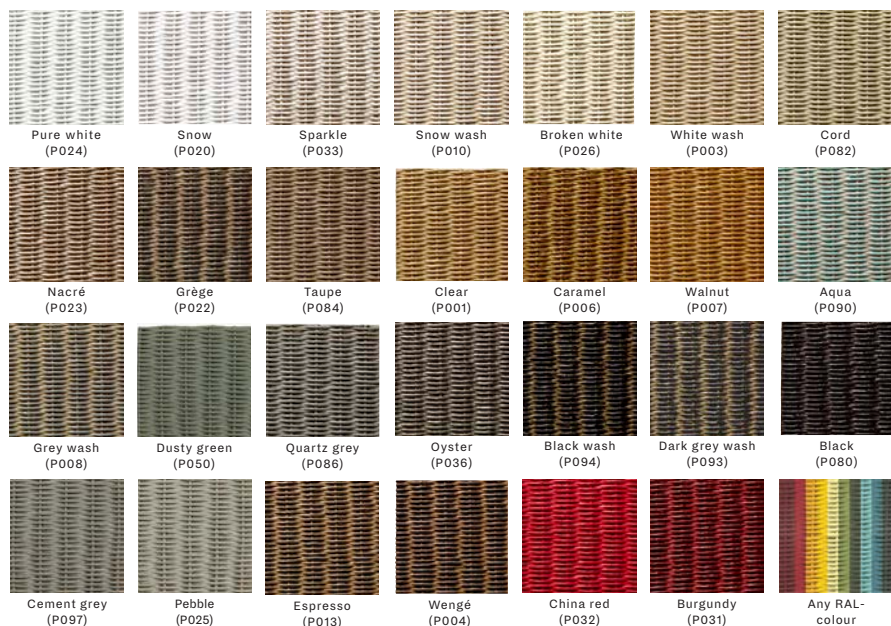

Materials

- Lloyd Loom weave
- Rattan
- Fabric or leather (deluxe chair)

Colours

- All Lloyd Loom colours, or any RAL-colour.

Cushion thickness:

- 4 cm (dining armchair)
- 10 cm (lazy chair, lounge chair & lounge sofa).
- Cushions with piping.
- **Cushion code:**
- C*087 (Victor dining armchair)
- C*108 (Victor XL lazy chair)
- C*201 (Victor lounge chair)
- C*200 (Victor lounge sofa)

*= cat. B/C/D/G/COM

About

Victor is one of those timeless design classics: soft lines, amazing seating comfort and a focus on the elegant Lloyd Loom material. Classic Lloyd Loom pieces like the Victor chair used to shine in VIP lounges, in the homes of celebrities, in legendary hotels and restaurants, and even in Zeppelins, and are still a favourite with many interior designers, architects and enthusiasts all over the world. Put Victor in your conservatory, in your living or in your dining room: he'll add class to any space! Available in any Vincent Sheppard loom colour or any RAL colour.

Materials & care

- Lloyd Loom weave on a rattan frame.
- Standard feet: brass. Chrome feet upon request.
- Available with nylon or felt glides in order to protect the feet and all floor surfaces. Using the correct glides will prevent any damage due to contact between the feet and the ground.
- Clean with a moist towel and some natural soap.

Available colours