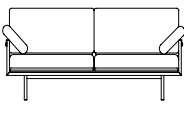

Shown: Ristretto / V/13

Model: Urban Brad GP01

166

200

246

35-41

Product type
Sofa

Year of Design
2009

Designer
Peter Ghyczy

Description
This sofa has an airy and light weight architectural construction. The GP01 is designed with an adjustable backrest, which allows to adjust the seat depth.

Materials Frame
C - R - RG - RM

Fabrics
See our fabric collection on our website

Piping
A - C - D

Dimensions
L 166 x W 90 x SH 41 - 35
L 200 x W 90 x SH 41 - 35
L 246 x W 90 x SH 41 - 35

Product Weight
x

Packaging
x

Country of Origin
The Netherlands