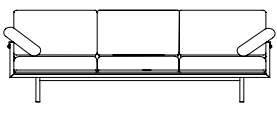

Shown: Ristretto / V/13

Model: Urban Brad GP01

166

200

246

35-41

Product type
Sofa

Year of Design
2009

Designer
Peter Ghyczy

Description
This sofa has an airy and light weight architectural construction. The GP01 is designed with an adjustable backrest, which allows to adjust the seat depth.

Materials Frame
C - R - RG - RM

Fabrics
See our fabric collection on our website

Piping
A - C - D

Dimensions
L 166 x W 90 x SH 41 - 35
L 200 x W 90 x SH 41 - 35
L 246 x W 90 x SH 41 - 35

Product Weight
x

Packaging
x

Country of Origin
The Netherlands