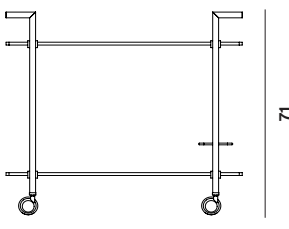

# Model: Pioneer T63S

40

71

80

**Product type**  
Tea Trolley

**Year of Design**  
2004

**Designer**  
Peter Ghyczy

**Description**  
This slender tea trolley is a piece of art on its own. Two tempered glass plates connect the metal frames. Small cast metal details secure the transparent construction. The T63S is also available with two wooden trays instead of glass.

**Materials Frame**  
C - MA - MB - MG - MM - R - RG - RM

**Materials Cast Part**  
AG - AM - C - KG - MA - MB - MG - MM - R

**Glas**  
B - G - M - O

**Dimensions**  
L 80 x W 40 x H 71

**Product Weight**  
x